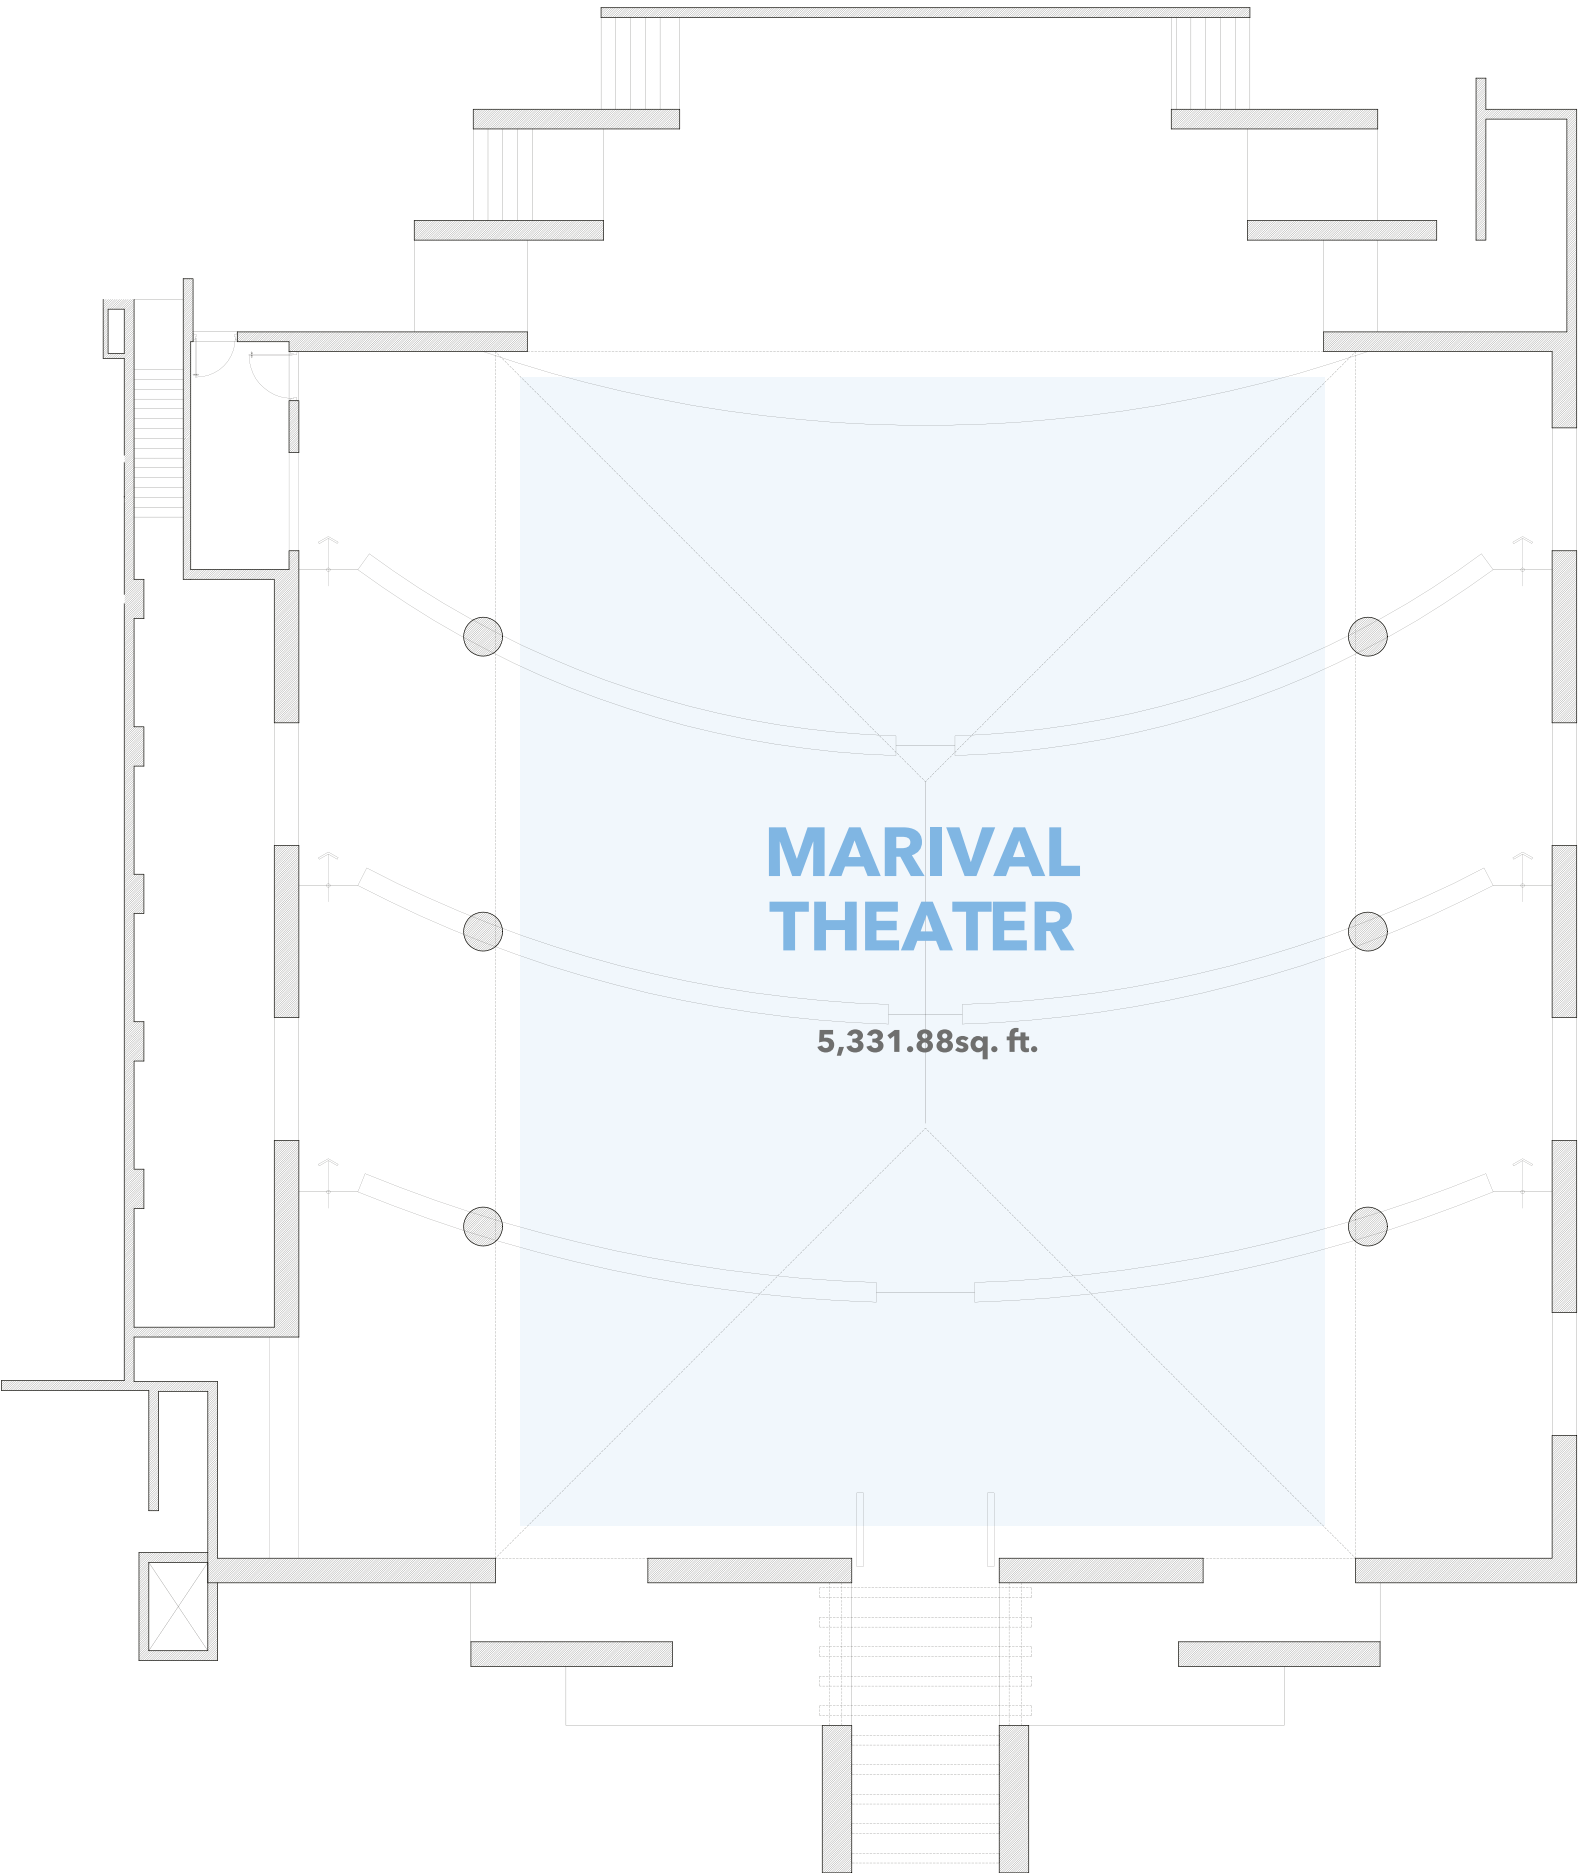

## MARIVAL I • MARIVAL II • MARIVAL III

CONFIGURATION	CAPACITY
AUDITORIUM	1,000
CLASSROOM	620
BANQUET	650
U SHAPE	N/A
IMPERIAL	N/A
RUSSIAN	N/A
COCKTAIL	800
BANQ./DANCE F.	600*

VENUE	LONG (FT)	WIDE (FT)	SQ. FT.	HIGHT (FT)
MARIVAL I	43.63	57.97	2529.58	15.75
MARIVAL II	43.63	57.97	2529.58	15.75
MARIVAL III	43.63	57.97	2529.58	15.75
GRAND SALON MARIVAL	131.89	57.97	7645.79	15.75
PATIO	51.84	37.24	1930.25	22.97
FOYER	140.75	20.34	2862.92	11.65

\*Maximum capacity setup | \*\*Banquet (Round table per 10 people)

\*Stage 20.65 ft x 12.30 ft.

\*Dance floor 20.50 ft x 20.50 ft.

# MARIVAL THEATRE

CONFIGURATION	CAPACITY
AUDITORIUM	550
CLASSROOM	360
BANQUET	460
U SHAPE	25 / 6*
IMPERIAL	30 / 6*
RUSSIAN	30 / 6*
COCKTAIL	800
BANQ./DANCE F.	420

\*6 u shape 25 pax each