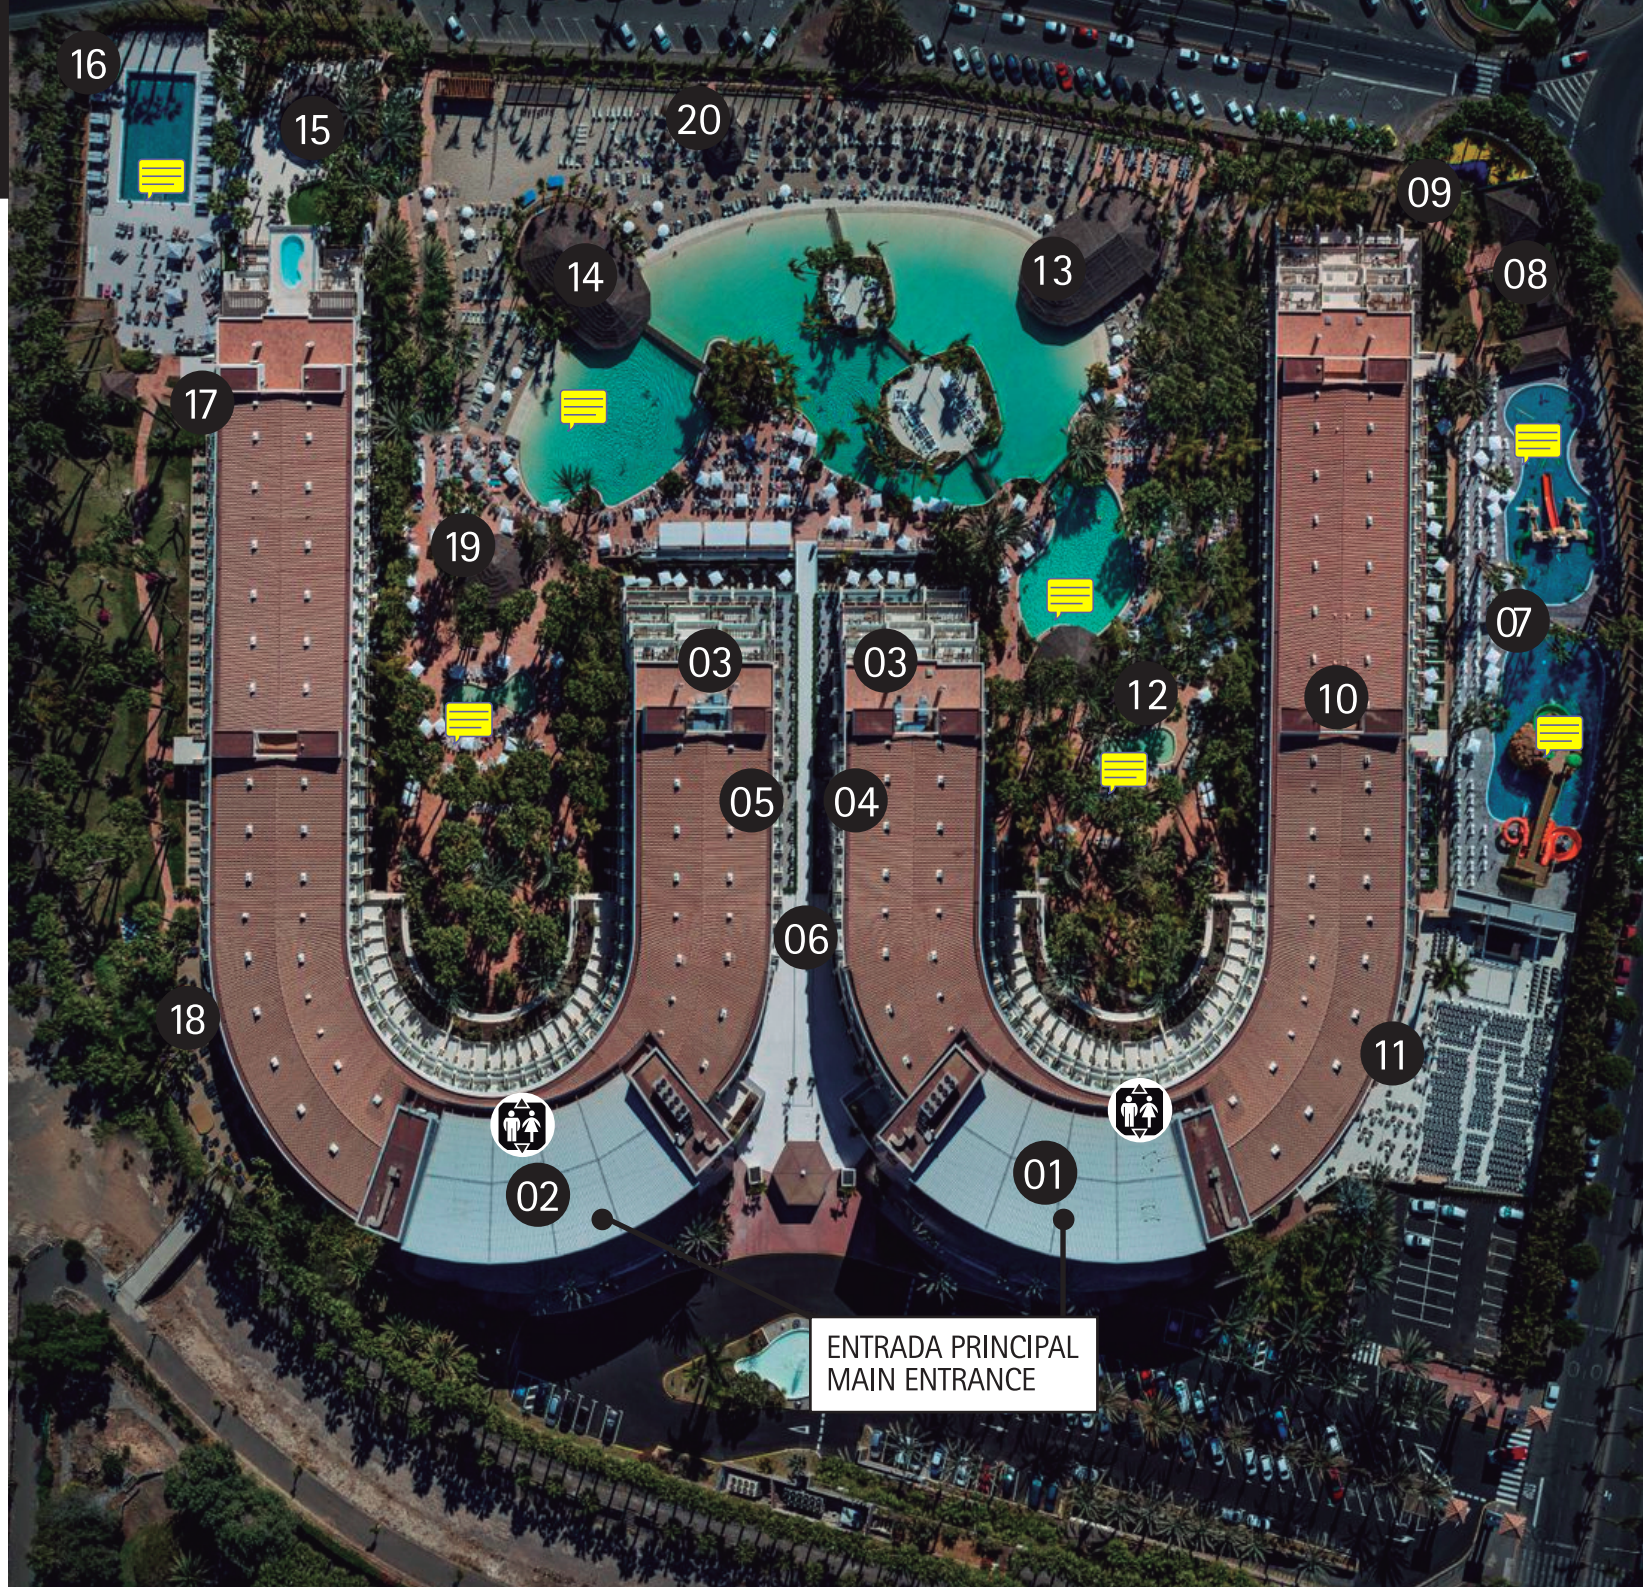

★★★★
**MASPALOMAS TABAIBA
 PRINCESS**
 RESORT

- 01 Recepción Maspalomas Princess
- 02 Recepción Tabaiba Princess
- 03 FOOD MARKET Restaurant (planta-1)
- 04 KOKORO Restaurant
- 05 IL PECCATO Restaurant
- 06 BOULEVARD Shopping Area
- 07 SABANA Aqua Park
- 08 Miniclub
- 09 Parque infantil
- 10 AGORA Meetings Area (planta-1)
- 11 EL TEATRO Bar
- 12 EL GOLOSO
- 13 MORDISCO Family Snack
- 14 LA CHOZA Snack
- 15 H2O Bar
- 16 Only Adults Pool
- 17 GYM Princess / SPA Princess
- 18 LA TERRAZZA Chill Out
- 19 TROPICAL Bar
- 20 WC Piscinas / Cambio Toallas

ENTRADA PRINCIPAL
 MAIN ENTRANCE