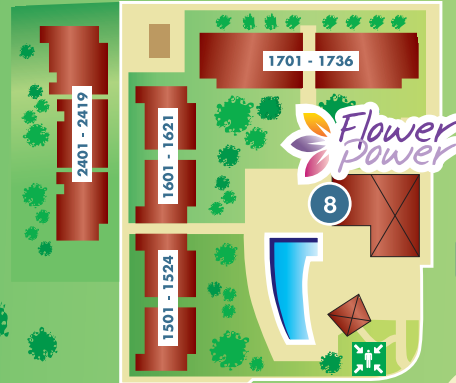

 Punto de encuentro

WELCOME

- 1 Reception
Guest Relations
Rent a Car
Tour Operator Reps
Medical Centre
Gym
Insi Indoor Play from 0 to 6 years
Games Arcade
Prestige Spa & Indoor Pool
Insi Sensations Children's Spa
- 2 Fifties American Diner
Sports Bar
- 3 Indoor Grand Buffet Restaurant
- 4 Outdoor Grand Buffet Restaurant
- 5 South Pool Bar, Lounge & Restaurant
- 6 Main Pool Bar
Indoor Theatre
- 7 Spray Pad Fountain
- 8 Flower Power Restaurant & Pool Bar
- 9 Minimarket
- 10 Info Centre Insotel Team
- 11 Insi Splash Indoor
- 12 Insi Splash & Water Park
- 13 Insi Play Park
- 14 Sports Zone
- 15 Surf Restaurant & Pool Bar
- 16 Insi Tiny Park & Pool up to 4 years
- 17 Insi Club
- 18 Reception Area D
- 19 Adults Only +16 Pool & Food Truck

 Meeting Point

AREA B

AREA C

1001 - 1026
1101 - 1126
1201 - 1226
1301 - 1326

AREA D

2300 - 2349

Distance to Area A reception
and Buffet Restaurant 350 m.

MAIN POOL AREA A